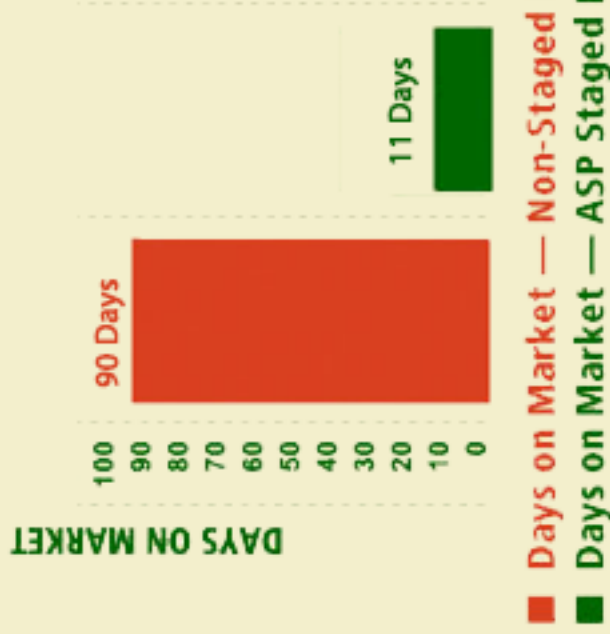

ASP Home Staging  
Sales Success Rate\*

**95%**

95% of  
ASP Staged homes  
sell on average in 11  
days or less and sell  
for 17% more.

Average Days on Market Before Sold\*

\* The Statistics are based upon Today's Market. The Survey was conducted by The International Association of Home Staging Professionals® and StagedHomes.com®